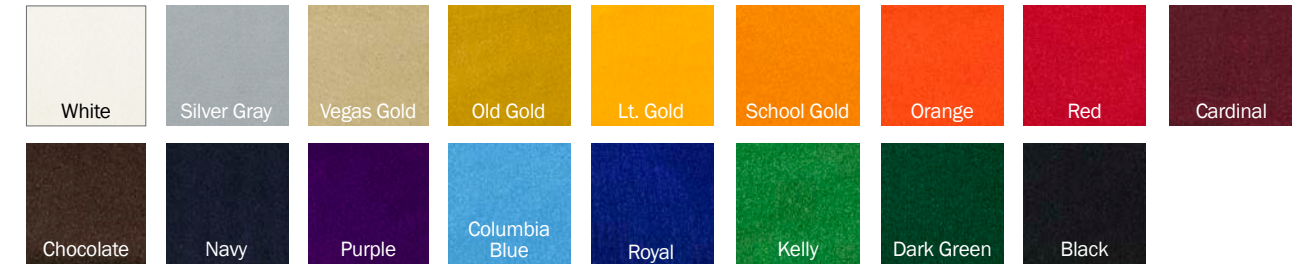

Table Finishes

*Printed colors may vary from the actual product. To confirm/ensure your design needs, call for color samples.

T2/iDesign Options

Laminate Options

Available for T2 Tables, iDesign Tables, KnockDown Pedestals, XCube Tables

Perimeter/Leg Options

Swirl Options

Swirl Finishes

Available for Swirl Tables, KnockDown Pedestals, & XCube Tables

Buffet Riser ONLY

Swirl Leg Options

Roman II Individual Folding H Style A Style

Spandex Skirting

Available Colors

MIX Mobile Bar Finishes

Synergy Nesting Tables

Laminate Options

+ Premium laminates are priced higher than standard laminates.

Visit www.wilsonart.com or www.formica.com for all available laminate options.