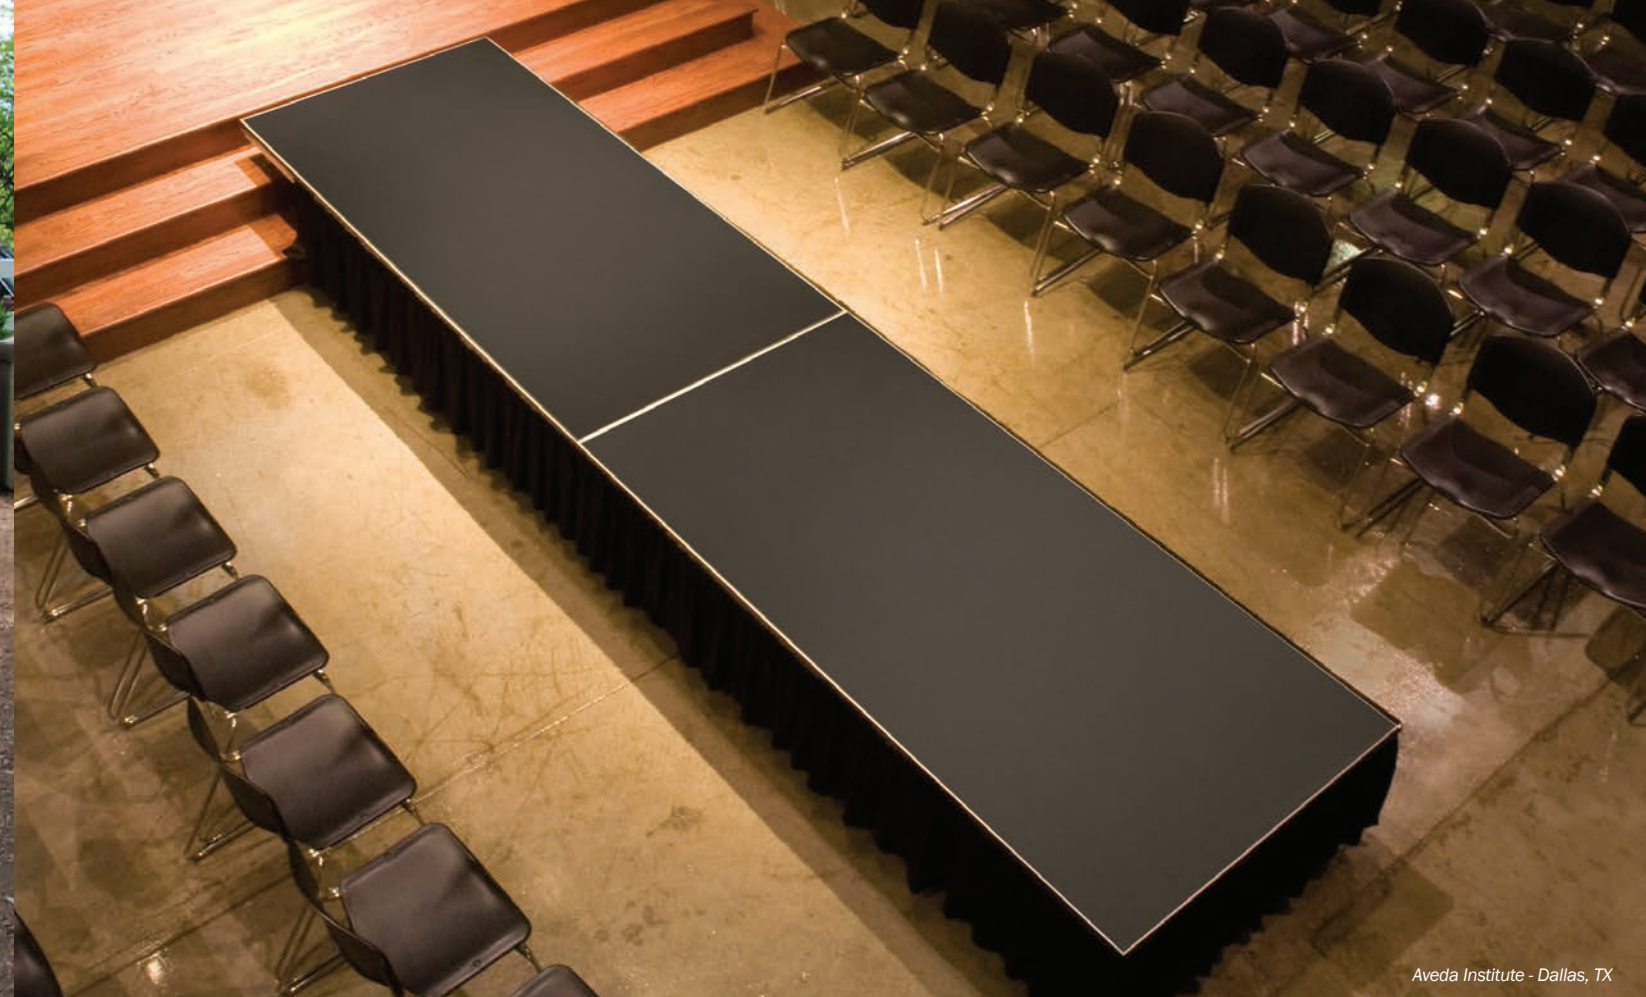

Aveda Institute - Dallas, TX