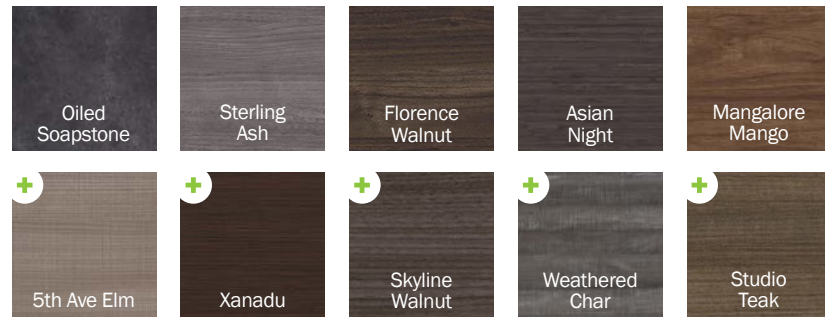

Table Finishes

*Printed colors may vary from the actual product. To confirm/ensure your design needs, call for color samples.

T2/iDesign Options

Laminate Options

Available for T2 Tables, iDesign Tables, KnockDown Pedestals, XCube Tables