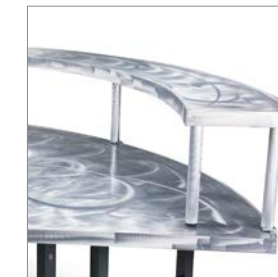

FEATURES

HANDCRAFTED ARTISTRY

Randomly swirled pattern for linenless appeal

SPANDEX SKIRTING

Custom-made to complement your table

ELEVATE YOUR PRESENTATION

Detachable tiers allow for added space

EASY MOBILITY