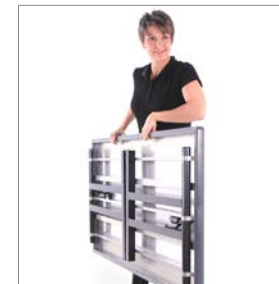

FEATURES

20% Lighter

Lighter than "lightweight" plastic tables

Unmatched Quality