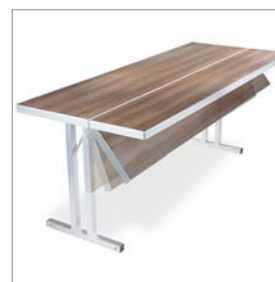

FEATURES

TWO TABLES IN ONE

Articulating modesty panel for easy transformation