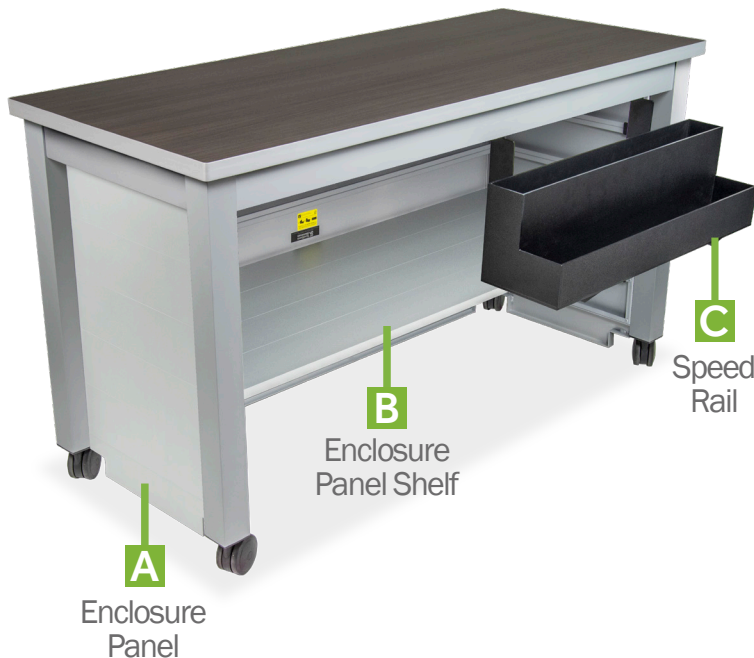

ACTIVATE YOUR SPACE WITH GL TABLES

Multi-functional
use to activate
communal spaces

Designed to execute live action stations,
buffets, mobile bars, and more...

Maximize set and strike potential by customizing your GL with accessories and casters

An array of size and color options to match your design and décor

The **Linenless** Table Company

MADE IN THE USA

PROVEN ROI

WARRANTY

SUSTAINABILITY